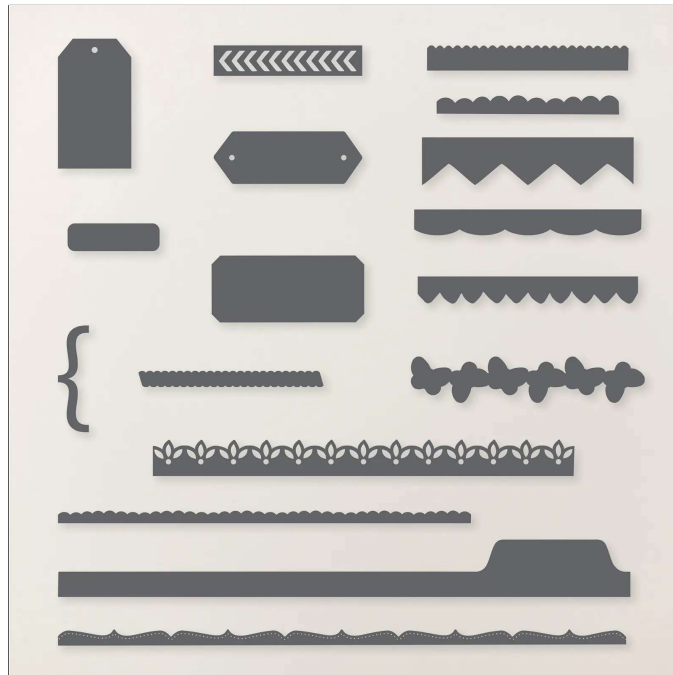

# Bordered In Beauty Dies

#StampinCut&Emboss #Tools #Dies

## Bordered In Beauty Dies

Set of 17 dies. Largest die: 11/16" x 8" (1.7 x 20.3 cm)

May-Aug 26 Page 59

Bordered In Beauty Dies 167556

French: Poinçons Bordé De Beauté

German: Stanzformen Schöne Ränder

May-Aug 26

Cut to fit your case: Standard Case: 5/8" spine, 5 1/8" front, 7" length  
New Stamp & Die Envelopes 5 1/4" front, 8 7/8" length

Standard